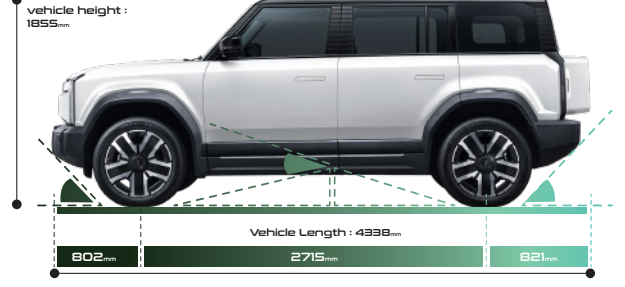

No-load Ground Clearance	200 mm	Ramp Angle	31.8°
Full-load Ground Clearance	170 mm	Departure Angle	32.0°
Climbing Capacity	≥ 95 %		

Ultimate Safety

ADAS
Advanced Driving Assistant System

14 ADAS
ADVANCED DRIVING ASSISTANT System