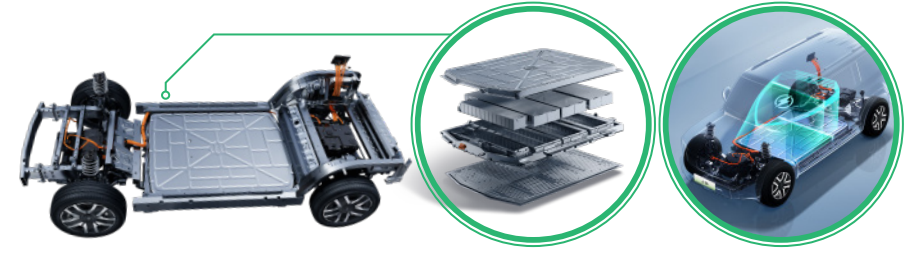

PROTECTION: TRIPPLE ARMOR BATTERY
Lithium Iron Phosphate Battery

Advanced Driving Feature

8+X Adventure Passing Ability DRIVE MODE

All-aluminum Body
Reduce weight by more than 30%

and reduce energy consumption by 3%
Stiffness increased by 30% Body torsional stiffness 31812N·m/deg